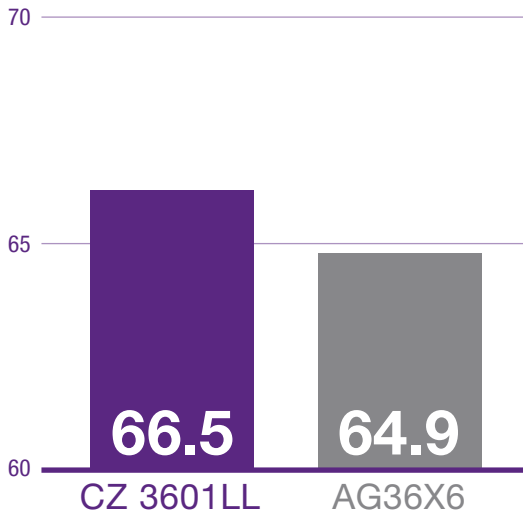

Ohio yield results are in

1.6

bu/A over Asgrow®

4.8

bu/A over Asgrow®