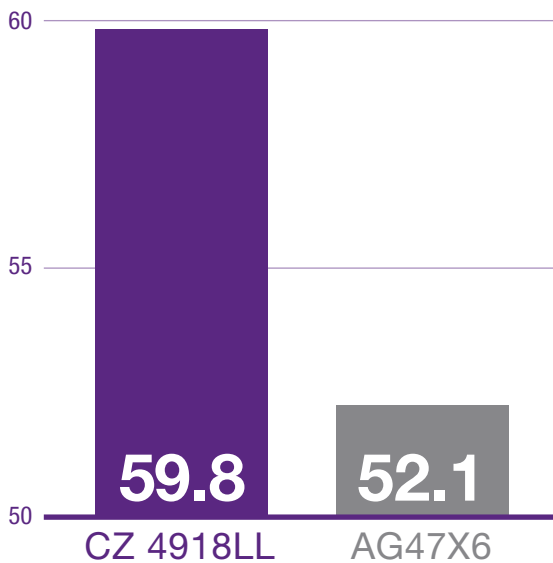

Mississippi  
yield results  
are in

7.7

bu/A over Asgrow<sup>®</sup>  
in two head-to-head trials

5.0

bu/A over Asgrow<sup>®</sup>  
in two head-to-head trials