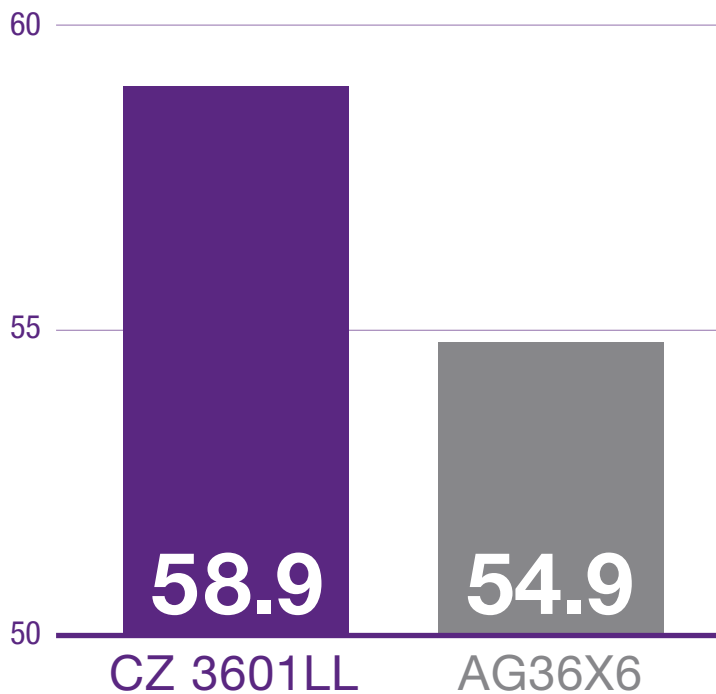

Credenz[®]

Missouri yield results are in

4.0

bu/A over Asgrow[®] across all trials

BASF
We create chemistry