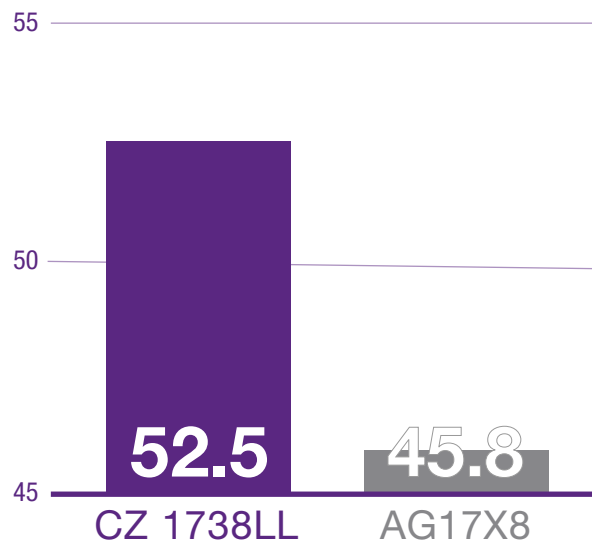

Minnesota yield results are in

2.8

bu/A over Asgrow®

6.7

bu/A over Asgrow®

 **BASF**
We create chemistry