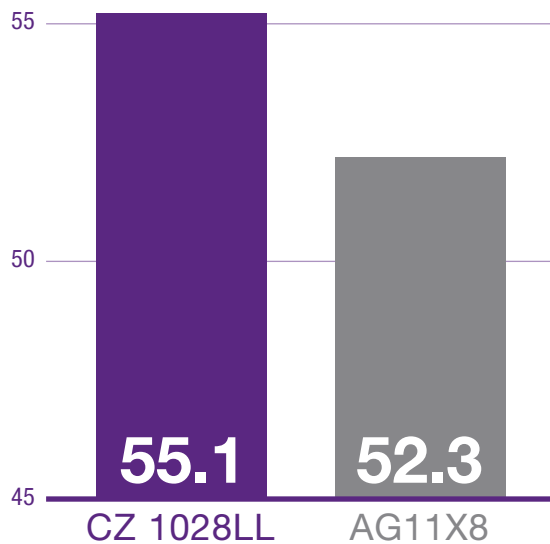

Minnesota yield results are in

2.8

bu/A over Asgrow®

6.7

bu/A over Asgrow®

 **BASF**
We create chemistry