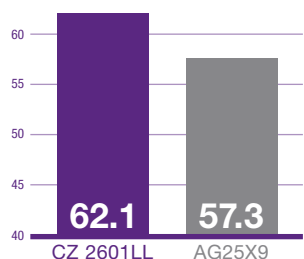

Iowa yield results are in

Yield trial locations:

Masonville, Clarence, Glidden, Missouri Valley, Nashua, Oelwein, Corwith, Kensett, Sutherland, Ames, Crawfordsville, Batavia, Milo, Lewis and Corning

4.8

bu/A over Asgrow®

4.5

bu/A over Asgrow®

1.9

bu/A over Asgrow®

Yield trial locations:

Crawfordsville, Batavia, Milo, Lewis and Corning

3.3

bu/A over Asgrow®