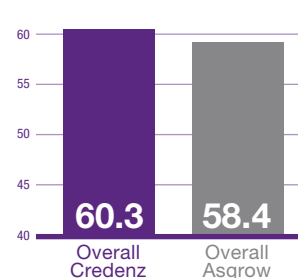

Iowa yield results are in

Yield trial locations:

Masonville, Clarence, Glidden, Missouri Valley, Nashua, Oelwein, Corwith, Kensett, Sutherland, Ames, Crawfordsville, Batavia, Milo, Lewis and Corning

4.8

bu/A over Asgrow®

4.5

bu/A over Asgrow®

1.9

bu/A over Asgrow®

Yield trial locations:

Crawfordsville, Batavia, Milo, Lewis and Corning

3.3

bu/A over Asgrow®