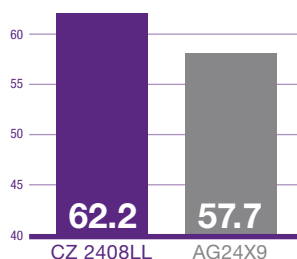

Iowa yield results are in

Yield trial locations:

Masonville, Clarence, Glidden, Missouri Valley, Nashua, Oelwein, Corwith, Kensett, Sutherland, Ames, Crawfordsville, Batavia, Milo, Lewis and Corning

4.8

bu/A over Asgrow®

4.5

bu/A over Asgrow®

1.9

bu/A over Asgrow®

Yield trial locations:

Crawfordsville, Batavia, Milo, Lewis and Corning

3.3

bu/A over Asgrow®