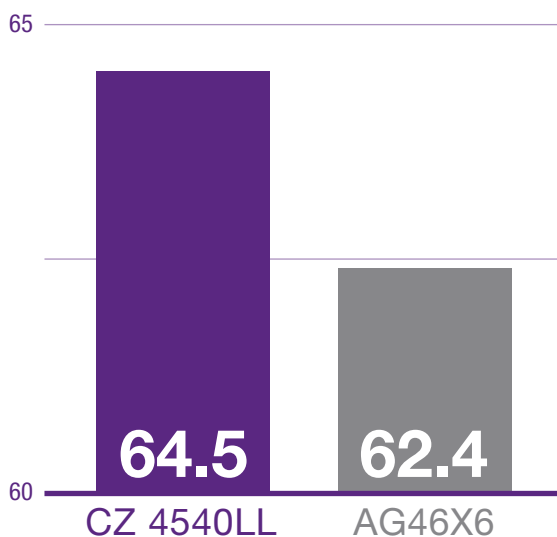

Arkansas yield results are in

2.1

bu/A over Asgrow[®]
in four head-to-head trials

5.4

bu/A over Asgrow[®]
in four head-to-head trials

 **BASF**
We create chemistry