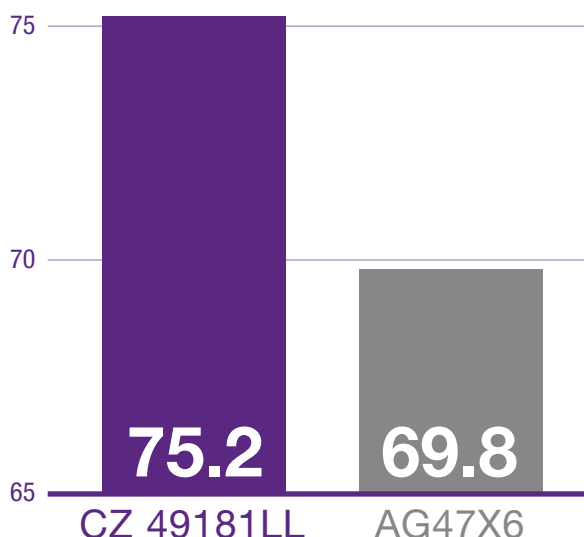

Arkansas yield results are in

2.1

bu/A over Asgrow[®]
in four head-to-head trials

5.4

bu/A over Asgrow[®]
in four head-to-head trials

 **BASF**
We create chemistry